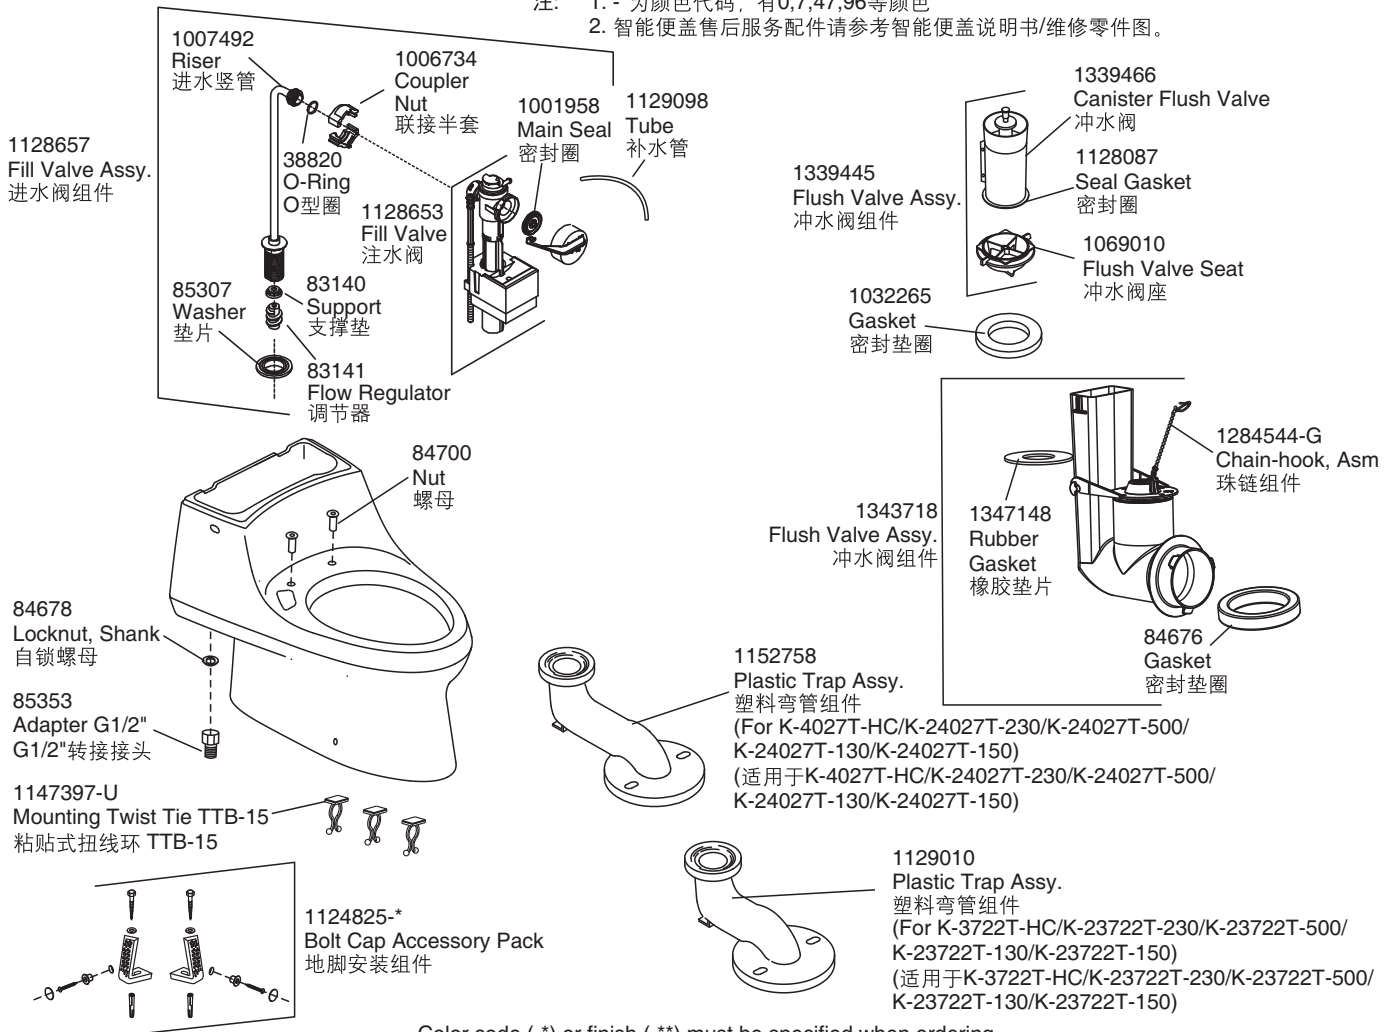

维修零件图

VITREOUS CHINA SKIRTED 1PC TOILET(W/O)

连体座便器智筒版(不含盖板)

S-TRAP 305mm K-3722T-HC

S-TRAP 400mm K-4027T-HC

VITREOUS CHINA SKIRTED INTEGRATED 1PC TOILET

釉面陶瓷一体·智筒连体座便器

S-TRAP 305mm K-23722T-230/K-23722T-500/K-23722T-130/K-23722T-150

S-TRAP 400mm K-24027T-230/K-24027T-500/K-24027T-130/K-24027T-150

1126374-SP-*
Tank Cover
水箱盖

1326530
Trip Handle Assembly
脱钩扳手组件

Model 组合型号	K-23722T-230-*	K-23722T-500-*	K-23722T-130-*	K-23722T-150-*	K-3722T-HC-*
Spec 规格	305mm	305mm	305mm	305mm	305mm
Toilet 座便器	K-3722T-H230-*	K-3722T-H500-*	K-3722T-H130-*	K-3722T-H150-*	K-3722T-HC-*
Seat 智能便盖	K-4108T-HC-*	K-31331T-HC-*	K-4107T-HC-*	K-8297T-HC-*	/

Model 组合型号	K-24027T-230-*	K-24027T-500-*	K-24027T-130-*	K-24027T-150-*	K-4027T-HC-*
Spec 规格	400mm	400mm	400mm	400mm	400mm
Toilet 座便器	K-4027T-H230-*	K-4027T-H500-*	K-4027T-H130-*	K-4027T-H150-*	K-4027T-HC-*
Seat 智能便盖	K-4108T-HC-*	K-31331T-HC-*	K-4107T-HC-*	K-8297T-HC-*	/

Note: 1. -* is for color code which may represent 0,7,47,96

2. Refer to installation instructions/service parts page of intelligent toilet seats for detailed service parts.

注: 1. -*为颜色代码, 有0,7,47,96等颜色

2. 智能便盖售后服务配件请参考智能便盖说明书/维修零件图。